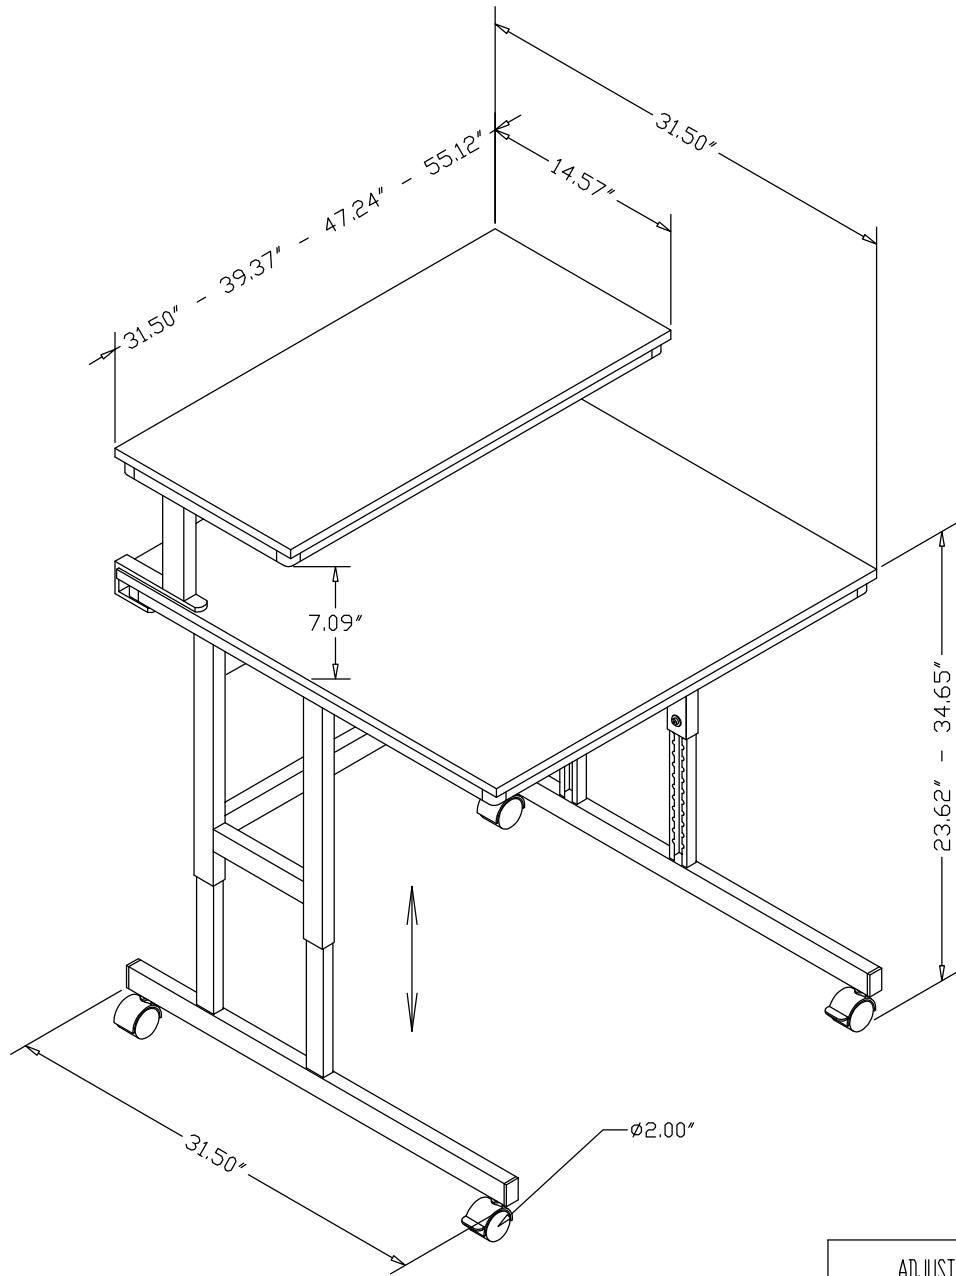

THIS PRINT SUPERSEDES
ANY PRINT DATED PRIOR TO:
4-24-07

NO:

ADJUSTABLE PLATFORM		
	MIN. HEIGHT	MAX. HEIGHT
ADJUSTABLE FEET	21.65"	32.68"
WHEELS \varnothing 2"	23.62"	34.65"
WHEELS \varnothing 4"	25.98"	37.00"

SCALE: NONE	DRAWN BY: D.E.K.	DATE: 4-24-07	APP'D BY:	DATE:
MATERIAL NO: N/A	FINISH: N/A		CAD	
NAME: PCT				
DA-LITE SCREEN CO. WARSAW, INDIANA, USA			NO: _____	