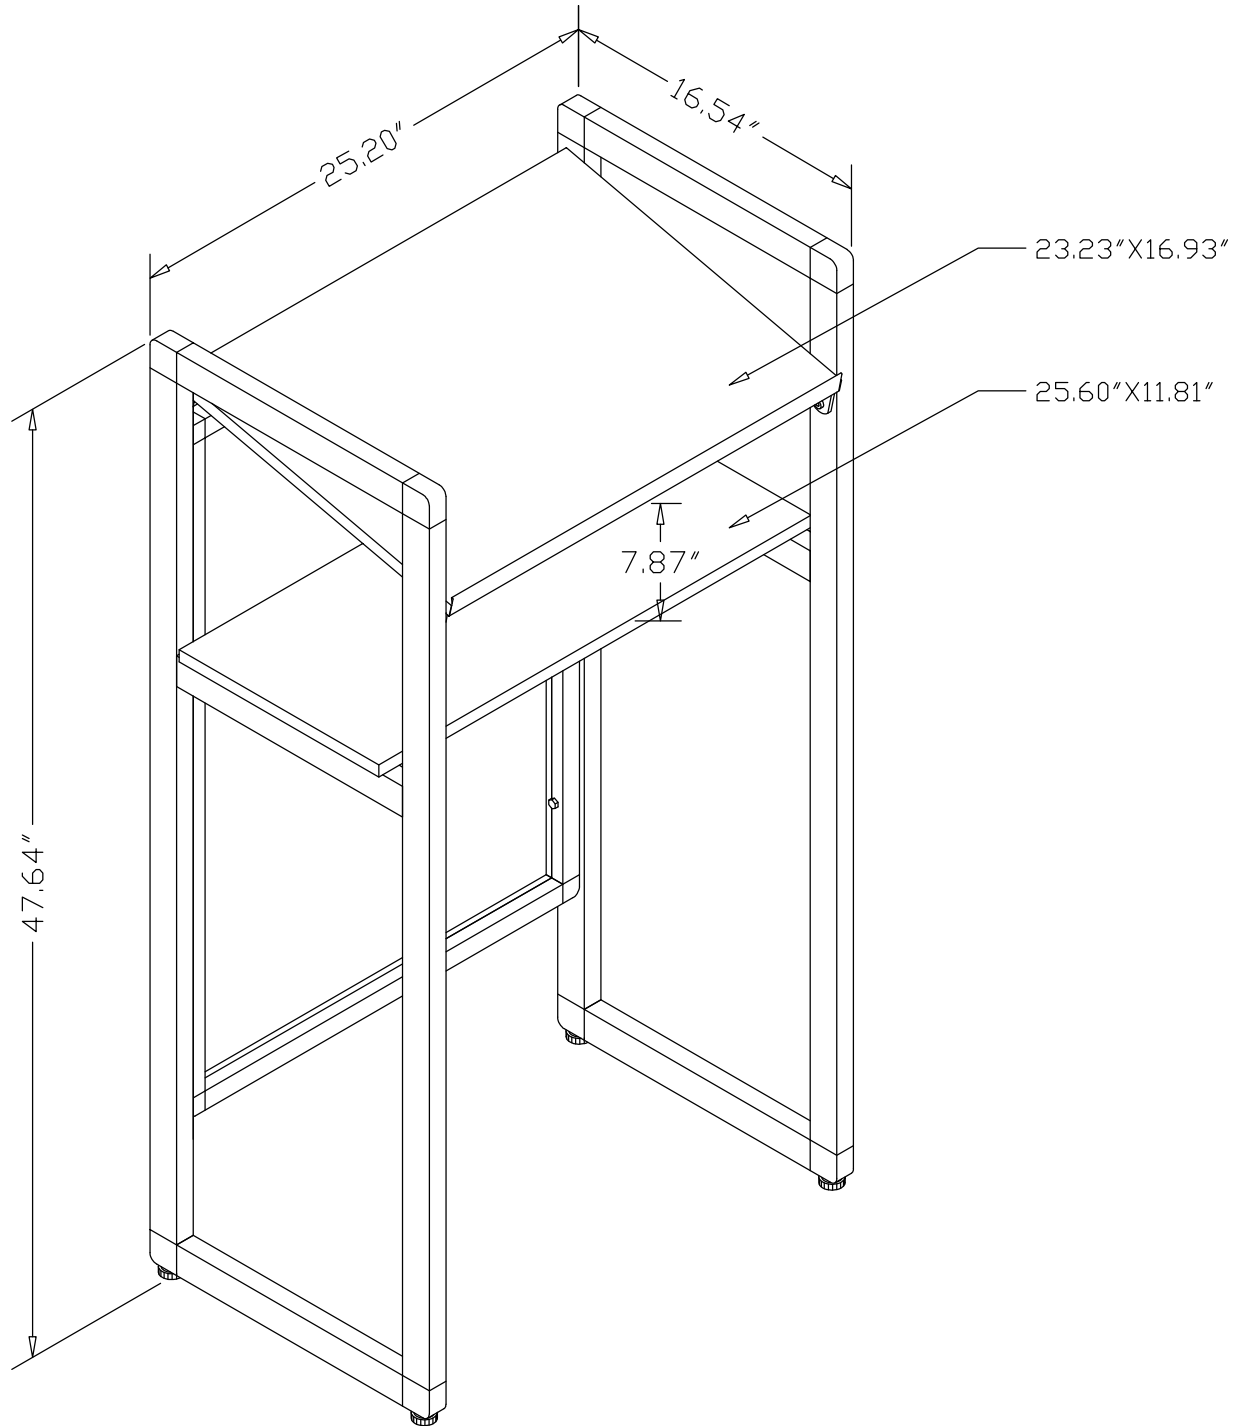

THIS PRINT SUPERSEDES
 ANY PRINT DATED PRIOR TO:
 4-26-07

NO:

SCALE: NONE	DRAWN BY: D.E.K.	DATE: 4-26-07	APP'D BY:	DATE:
MATERIAL NO: N/A	FINISH: N/A		CAD	
NAME: CLASSIC EURO LECTERN				
DA-LITE SCREEN CO. WARSAW, INDIANA, USA			NO: _____	

THIS PRINT SUPERSEDES
ANY PRINT DATED PRIOR TO:
4-24-07

NO:

SCALE: NONE	DRAWN BY: D.E.K.	DATE: 4-24-07	APP'D BY:	DATE:
MATERIAL NO: N/A	FINISH: N/A		CAD	
NAME: MEETING EURO				
DA-LITE SCREEN CO. WARSAW, INDIANA, USA			NO: _____	