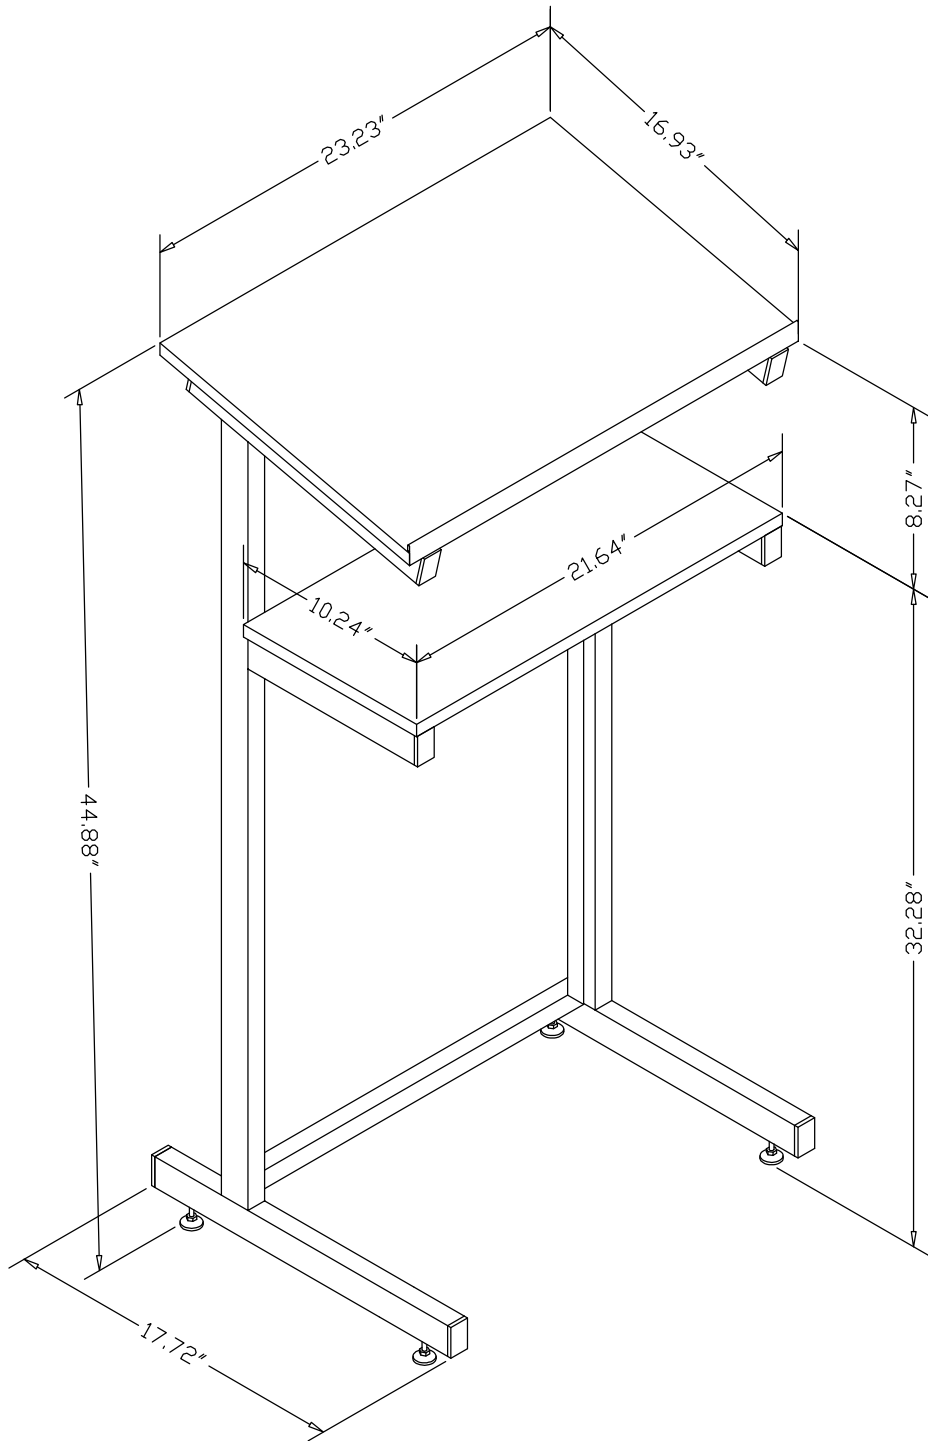

THIS PRINT SUPERSEDES
 ANY PRINT DATED PRIOR TO:
 4-26-07

NO:

SCALE: NONE	DRAWN BY: D.E.K.	DATE: 4-26-07	APP'D BY:	DATE:
MATERIAL NO: N/A	FINISH: N/A		CAD	
NAME: CLASSIC EURO LECTERN				
DA-LITE SCREEN CO. WARSAW, INDIANA, USA			NO: _____	

THIS PRINT SUPERSEDES
ANY PRINT DATED PRIOR TO:
4-24-07

NO:

SCALE: NONE	DRAWN BY: D.E.K.	DATE: 4-24-07	APP'D BY:	DATE:
MATERIAL NO: N/A	FINISH: N/A		CAD	
NAME: MEETING EURO				
DA-LITE SCREEN CO. WARSAW, INDIANA, USA			NO: _____	