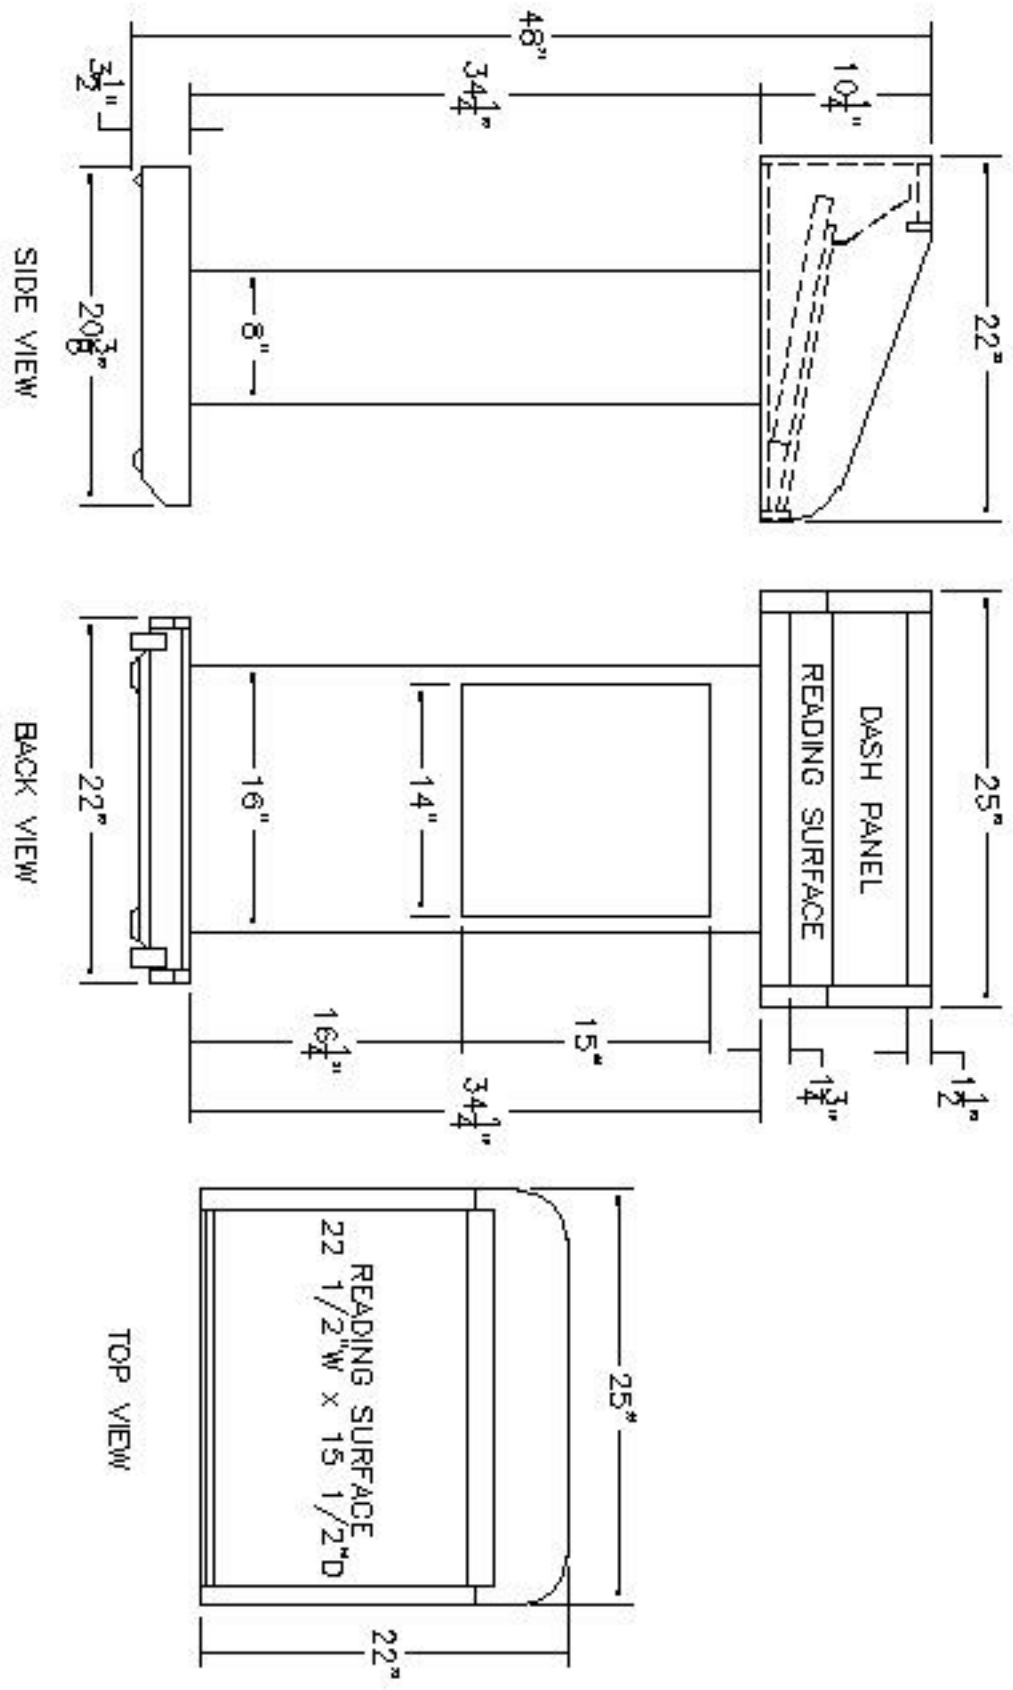

THIS PRINT SUPERSEDES NO:
 ANY PRINT DATED PRIOR TO
 9-30-02

REVISION			
REMOVED BY:			
APP'D BY:			

SCALE:	1 = 1/2	DRAWN BY:	K.J.L.	DATE:	9-30-02	APP'D BY:		DATE:	
MATERIAL NO.:	N/A	FINISH:	N/A	CAD					
NAME:	LECTERN, CONTEMPORARY 25" PEDESTAL								
DA-LITE SCREEN CO. NO.:	WARSAW, INDIANA, USA								

THIS PRINT SUPERSEDES NO:
 ANY PRINT DATED PRIOR TO
 9-30-02

REVISION			
REMOVED BY:			
APP'D BY:			

SCALE:	1=12	DRAWN BY:	K.J.L.	DATE:	9-30-02	APP'D BY:		DATE:	
MATERIAL NO.:	N/A	FINISH:	N/A	CAD					
NAME:	LECTERN, TRADITIONAL 25" PEDESTAL								
DA-LITE SCREEN CO. NO.:	WARSAW, INDIANA, USA								