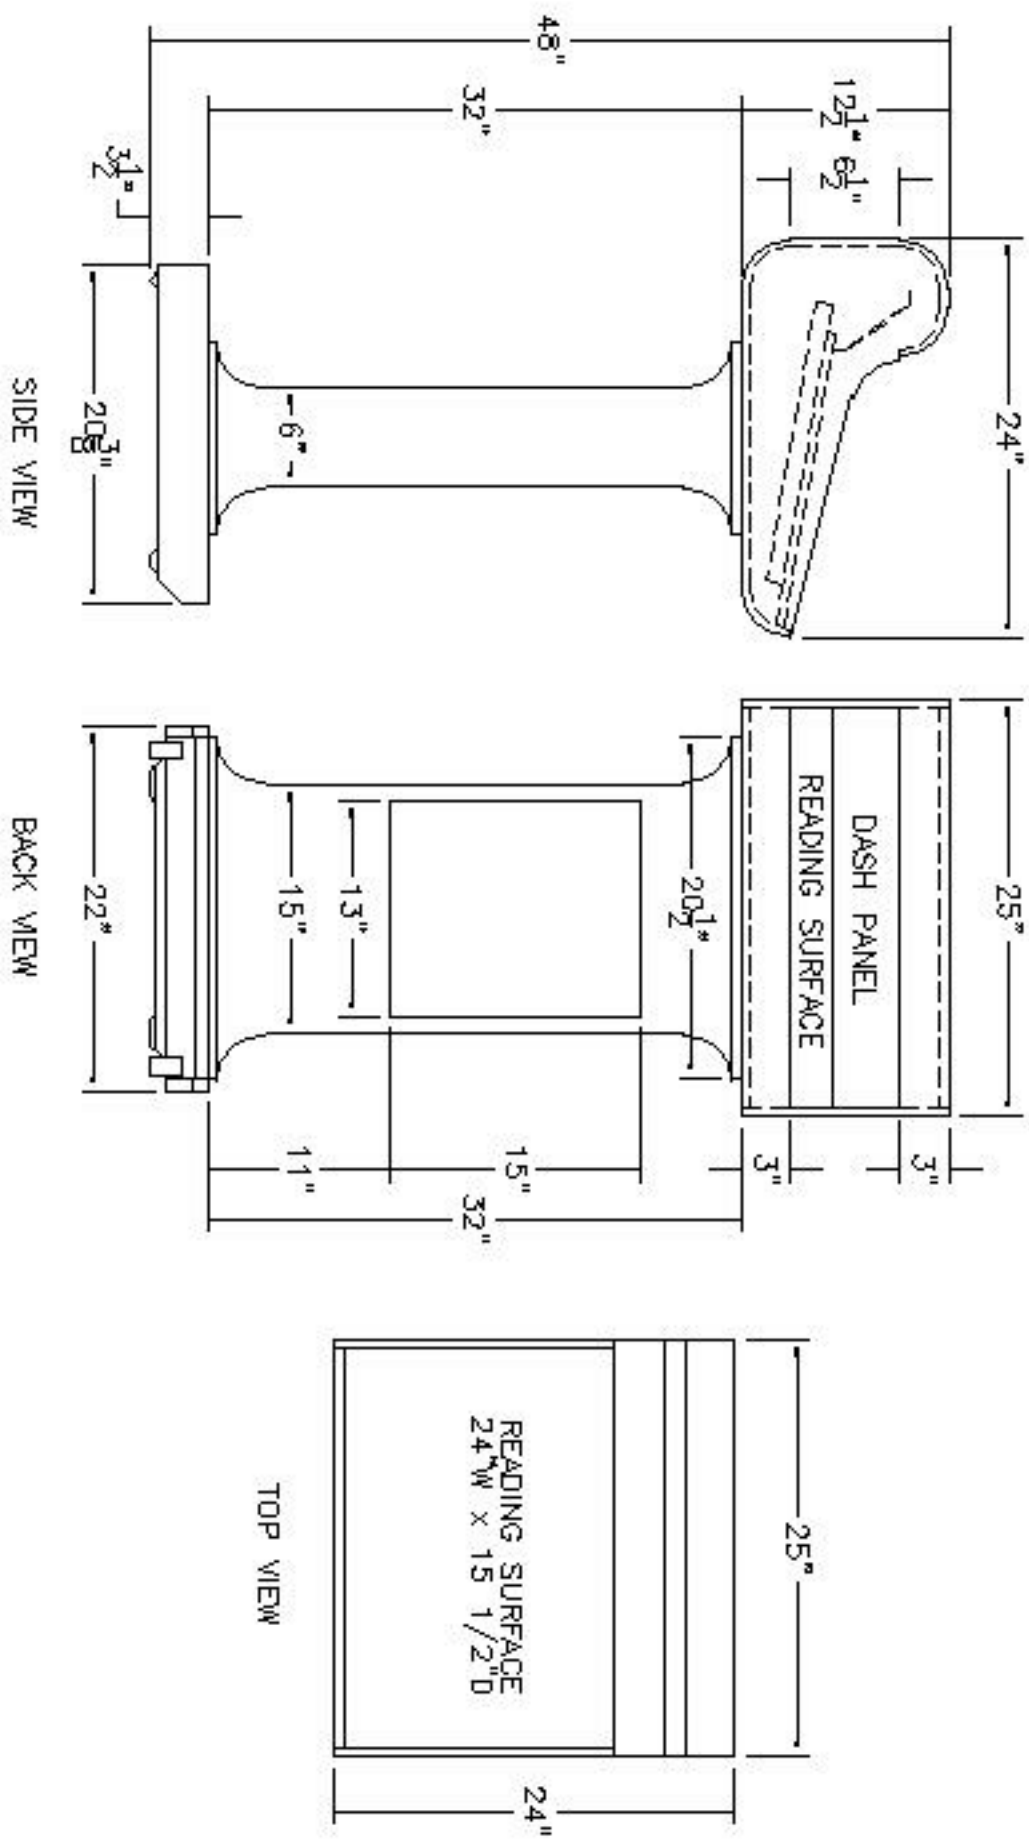

THIS PRINT SUPERSEDES NO:
 ANY PRINT DATED PRIOR TO
 9-30-02

REVISION			
REMOVED BY:			
APP'D BY:			

SCALE:	1 = 1/2	DRAWN BY:	K.J.L.	DATE:	9-30-02	APP'D BY:		DATE:	
MATERIAL NO.:	N/A	FINISH:	N/A	CAD					
NAME:	LECTERN, CONTEMPORARY 25" PEDESTAL								
DA-LITE SCREEN CO. NO.:	WARSAW, INDIANA, USA								

THIS PRINT SUPERSEDES NO:
 ANY PRINT DATED PRIOR TO
 9-30-02

REVISION			
REMOVED BY:			
APP'D BY:			

SCALE:	1=12	DRAWN BY:	K.J.L.	DATE:	9-30-02	APP'D BY:		DATE:	
MATERIAL NO.:	N/A	FINISH:	N/A	CAD					
NAME:	LECTERN, TRADITIONAL 25" PEDESTAL								
DA-LITE SCREEN CO. NO.:	WARSAW, INDIANA, USA								