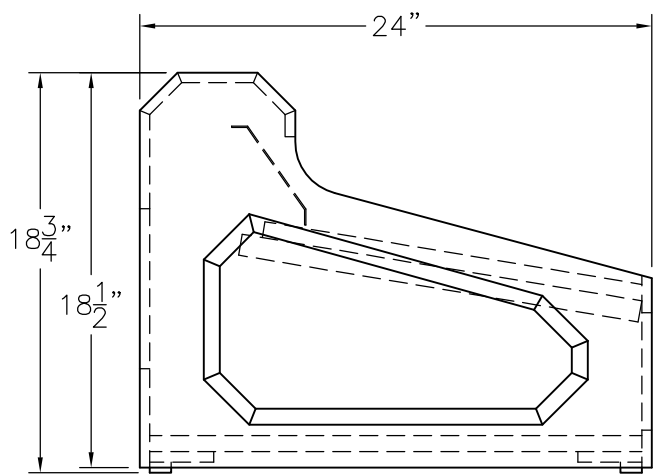

THIS PRINT SUPERSEDES
ANY PRINT DATED PRIOR TO:
10-9-02

NO:

SIDE VIEW

REVISION				
REVISED BY:				
APP'D BY:				

SCALE: 1=9	DRAWN BY: K.J.L.	DATE: 10-9-02	APP'D BY:	DATE:
MATERIAL NO: N/A	FINISH: N/A		CAD	
NAME: LECTERN, HAMILTON 25" TABLE				
DA-LITE SCREEN CO. WARSAW, INDIANA, USA			NO: