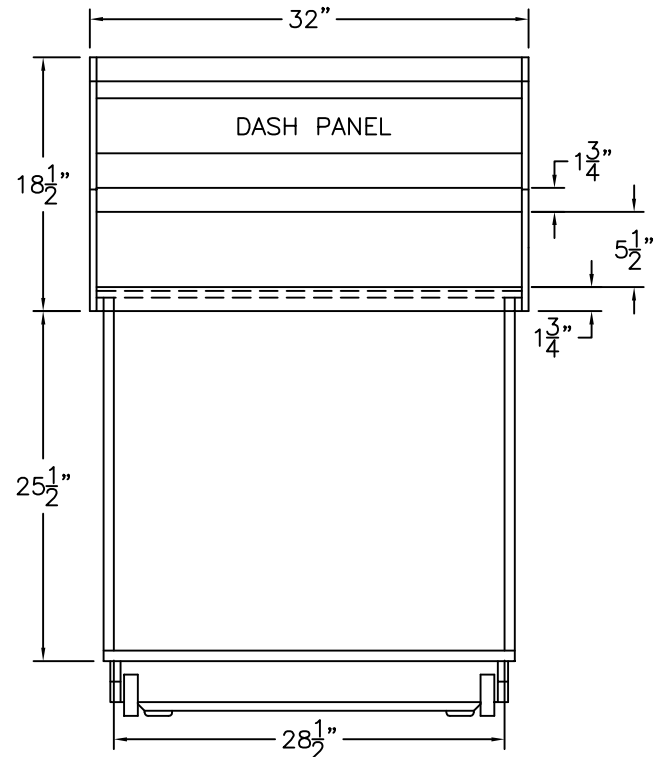

THIS PRINT SUPERSEDES  
ANY PRINT DATED PRIOR TO:  
9-30-02

NO:

TOP VIEW

FRONT VIEW

SIDE VIEW

BACK VIEW

SCALE: 1 = 14	DRAWN BY: K.J.L.	DATE: 9-30-02	APP'D BY:	DATE:
MATERIAL NO: N/A	FINISH: N/A		CAD	
NAME: LECTERN, HAMILTON 32" FLR.				
DA-LITE SCREEN CO. WARSAW, INDIANA, USA			NO:	