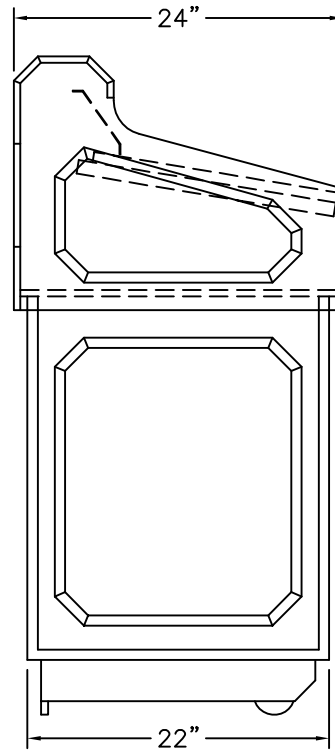

THIS PRINT SUPERSEDES  
ANY PRINT DATED PRIOR TO:  
9-30-02

NO:

TOP VIEW

FRONT VIEW

SIDE VIEW

BACK VIEW

SCALE: 1=14	DRAWN BY: K.J.L.	DATE: 9-30-02	APP'D BY:	DATE:
MATERIAL NO: N/A	FINISH: N/A		CAD	
NAME: LECTERN, HAMILTON 25" FLR.				
DA-LITE SCREEN CO. WARSAW, INDIANA, USA			NO:	

REVISION				
REVISED BY:				
APP'D BY:				

THIS PRINT SUPERSEDES  
ANY PRINT DATED PRIOR TO:  
9-30-02

NO:

TOP VIEW

FRONT VIEW

SIDE VIEW

BACK VIEW

SCALE: 1 = 1/4"	DRAWN BY: K.J.L.	DATE: 9-30-02	APP'D BY:	DATE:
--------------------	---------------------	------------------	-----------	-------

THIS PRINT SUPERSEDES ANY PRINT DATED PRIOR TO:	NO:
10-7-02	

SIDE VIEW

BACK VIEW

TOP VIEW

REVISION				
REVISED BY:				
APP'D BY:				

SCALE: 1 = 12	DRAWN BY: K.J.L.	DATE: 10-7-02	APP'D BY:	DATE:
MATERIAL NO: N/A	FINISH: N/A		CAD	
NAME: LECTERN, HAMILTON 25" FLR.				
DA-LITE SCREEN CO. WARSAW, INDIANA, USA			NO:	

THIS PRINT SUPERSEDES  
ANY PRINT DATED PRIOR TO:  
9-30-02

NO:

TOP VIEW

FRONT VIEW

SIDE VIEW

BACK VIEW

SCALE: 1 = 14	DRAWN BY: K.J.L.	DATE: 9-30-02	APP'D BY:	DATE:
MATERIAL NO: N/A	FINISH: N/A		CAD	
NAME: LECTERN, HAMILTON 32" FLR.				
DA-LITE SCREEN CO. WARSAW, INDIANA, USA			NO:	