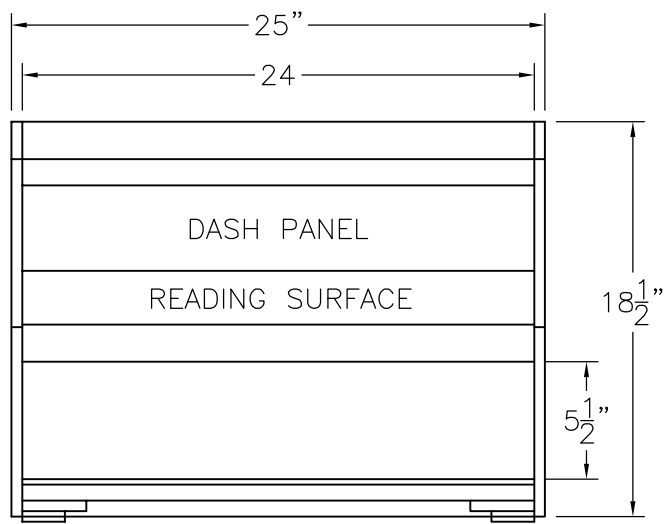

THIS PRINT SUPERSEDES  
ANY PRINT DATED PRIOR TO:  
10-9-02

NO:

TOP VIEW

SIDE VIEW

BACK VIEW

REVISION				
REVISED BY:				
APP'D BY:				

SCALE: 1=9	DRAWN BY: K.J.L.	DATE: 10-9-02	APP'D BY:	DATE:
MATERIAL NO: N/A	FINISH: N/A		CAD	
NAME: LECTERN, HAMILTON 25" TABLE				
DA-LITE SCREEN CO. WARSAW, INDIANA, USA			NO:	