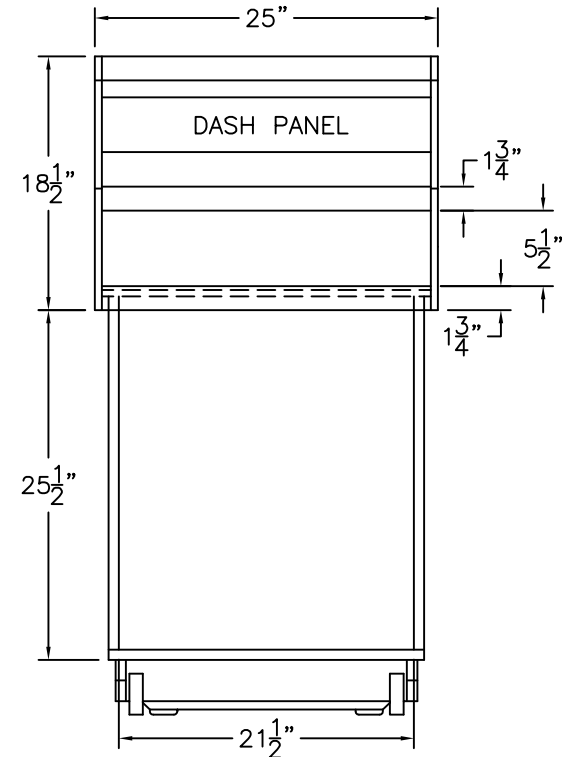

THIS PRINT SUPERSEDES  
ANY PRINT DATED PRIOR TO:  
9-30-02

NO:

TOP VIEW

FRONT VIEW

SIDE VIEW

BACK VIEW

SCALE: 1=14	DRAWN BY: K.J.L.	DATE: 9-30-02	APP'D BY:	DATE:
MATERIAL NO: N/A	FINISH: N/A		CAD	
NAME: LECTERN, HAMILTON 25" FLR.				
DA-LITE SCREEN CO. WARSAW, INDIANA, USA			NO:	

REVISION				
REVISED BY:				
APP'D BY:				

THIS PRINT SUPERSEDES  
ANY PRINT DATED PRIOR TO:  
9-30-02

NO:

TOP VIEW

FRONT VIEW

SIDE VIEW

BACK VIEW

SCALE: 1 = 1/4"	DRAWN BY: K.J.L.	DATE: 9-30-02	APP'D BY:	DATE:
--------------------	---------------------	------------------	-----------	-------