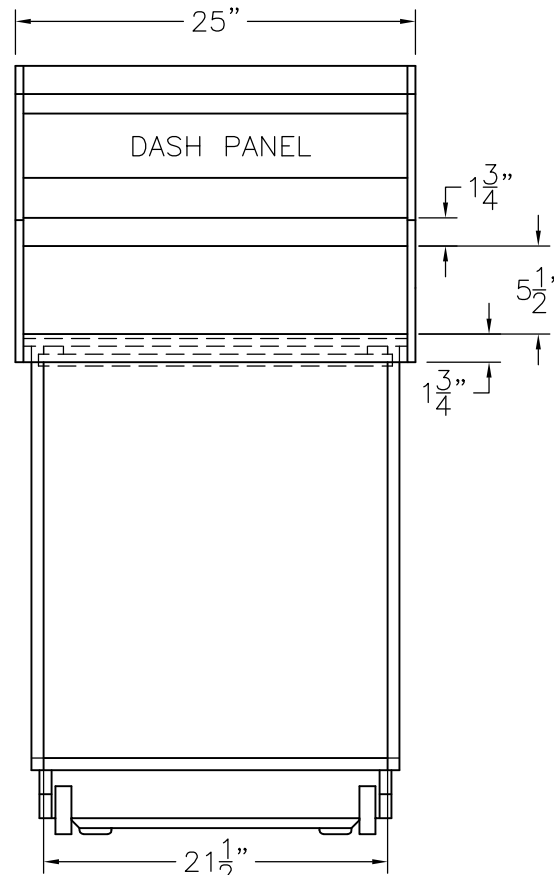

THIS PRINT SUPERSEDES ANY PRINT DATED PRIOR TO:	NO:
10-7-02	

BACK VIEW

REVISION				
REVISED BY:				
APP'D BY:				

SCALE: 1 = 12	DRAWN BY: K.J.L.	DATE: 10-7-02	APP'D BY:	DATE:
MATERIAL NO: N/A	FINISH: N/A		CAD	
NAME: LECTERN, HAMILTON 25" FLR.				
DA-LITE SCREEN CO. WARSAW, INDIANA, USA			NO: