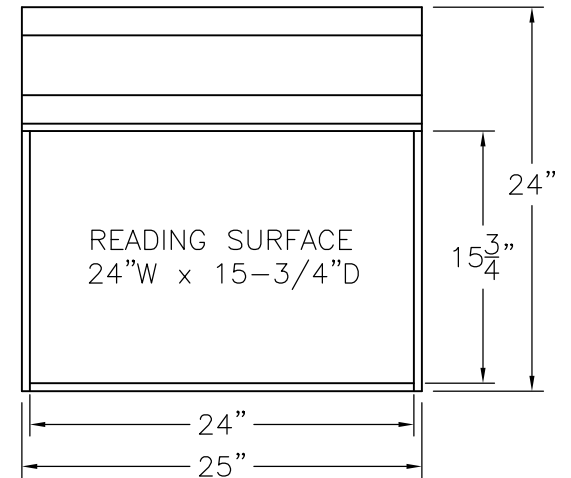

TOP VIEW

REVISION				
REVISED BY:				
APP'D BY:				

SCALE: 1 = 12	DRAWN BY: K.J.L.	DATE: 10-7-02	APP'D BY:	DATE:
MATERIAL NO: N/A	FINISH: N/A		CAD	
NAME: LECTERN, HAMILTON 25" FLR.				
DA-LITE SCREEN CO. WARSAW, INDIANA, USA			NO: