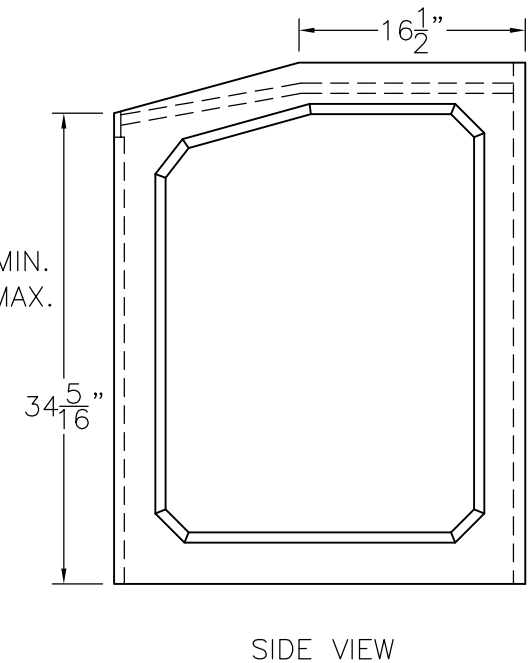

THIS PRINT SUPERSEDES
ANY PRINT DATED PRIOR TO:
9-30-02

NO:

SCALE: 1=14	DRAWN BY: K.J.L.	DATE: 9-30-02	APP'D BY:	DATE:
MATERIAL NO: N/A	FINISH: N/A		CAD	
NAME: ADA LECTERN, 42"W HAMILTON				
DA-LITE SCREEN CO. WARSAW, INDIANA, USA			NO:	

REVISION				
REVISED BY:				
APP'D BY: