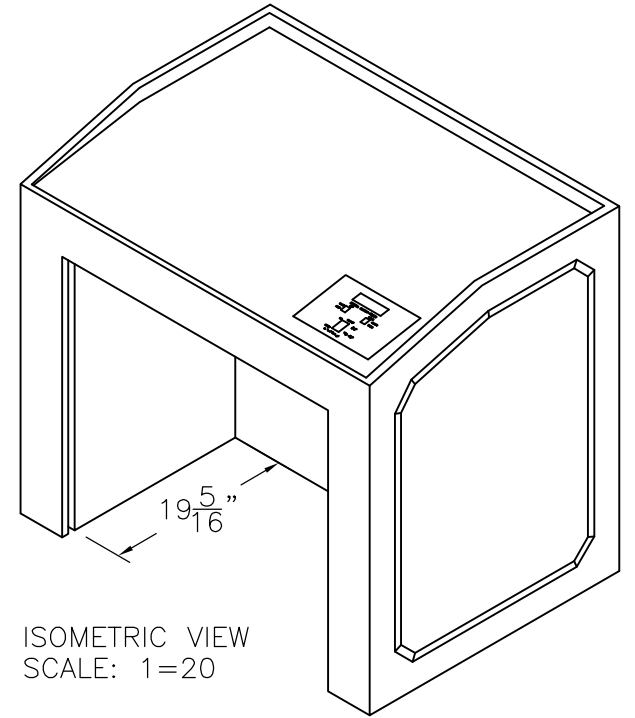

THIS PRINT SUPERSEDES
ANY PRINT DATED PRIOR TO:
9-30-02

NO:

SCALE: 1=14	DRAWN BY: K.J.L.	DATE: 9-30-02	APP'D BY:	DATE:
MATERIAL NO: N/A	FINISH: N/A		CAD	
NAME: ADA LECTERN, 42"W HAMILTON				
DA-LITE SCREEN CO. WARSAW, INDIANA, USA			NO:	

REVISION				
REVISED BY:				
APP'D BY: