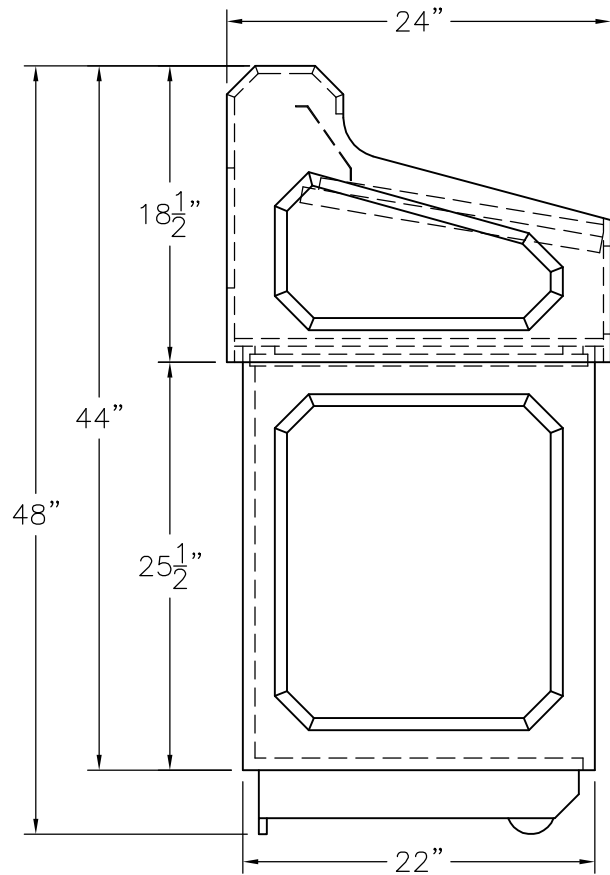

THIS PRINT SUPERSEDES ANY PRINT DATED PRIOR TO:	NO:
10-7-02	

SIDE VIEW