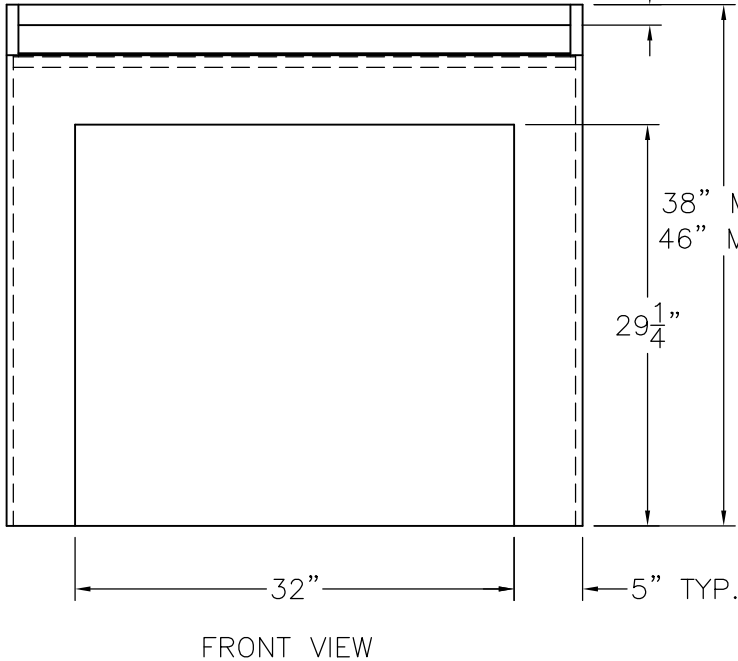

THIS PRINT SUPERSEDES
ANY PRINT DATED PRIOR TO:
9-30-02

NO:

SCALE: 1=14	DRAWN BY: K.J.L.	DATE: 9-30-02	APP'D BY:	DATE:
MATERIAL NO: N/A	FINISH: N/A		CAD	
NAME: ADA LECTERN, 42"W HAMILTON				
DA-LITE SCREEN CO. WARSAW, INDIANA, USA			NO:	

REVISION				
REVISED BY:				
APP'D BY: