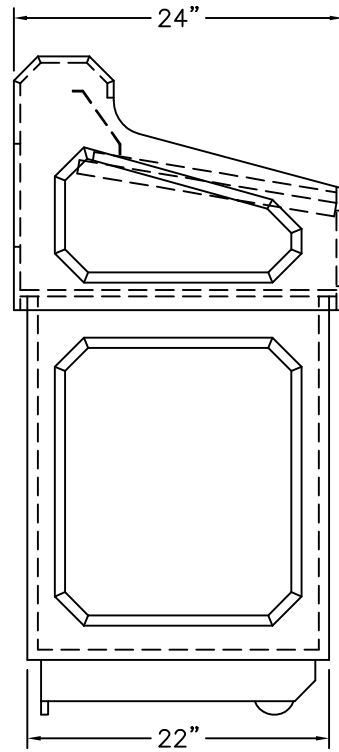

THIS PRINT SUPERSEDES  
ANY PRINT DATED PRIOR TO:  
9-30-02

NO:

TOP VIEW

FRONT VIEW

SIDE VIEW

BACK VIEW

SCALE: 1=14	DRAWN BY: K.J.L.	DATE: 9-30-02	APP'D BY:	DATE:
MATERIAL NO: N/A	FINISH: N/A		CAD	
NAME: LECTERN, HAMILTON 25" FLR.				
DA-LITE SCREEN CO. WARSAW, INDIANA, USA			NO:	

REVISION				
REVISED BY:				
APP'D BY:				

THIS PRINT SUPERSEDES  
ANY PRINT DATED PRIOR TO:  
9-30-02

NO:

TOP VIEW

FRONT VIEW

SIDE VIEW

BACK VIEW

SCALE: 1 = 1/4"	DRAWN BY: K.J.L.	DATE: 9-30-02	APP'D BY:	DATE:
--------------------	---------------------	------------------	-----------	-------

THIS PRINT SUPERSEDES ANY PRINT DATED PRIOR TO:	NO:
10-7-02	

SIDE VIEW

BACK VIEW

TOP VIEW

REVISION				
REVISED BY:				
APP'D BY:				

SCALE: 1 = 12	DRAWN BY: K.J.L.	DATE: 10-7-02	APP'D BY:	DATE:
MATERIAL NO: N/A	FINISH: N/A		CAD	
NAME: LECTERN, HAMILTON 25" FLR.				
DA-LITE SCREEN CO. WARSAW, INDIANA, USA			NO:	

THIS PRINT SUPERSEDES  
ANY PRINT DATED PRIOR TO:  
9-30-02

NO:

TOP VIEW

FRONT VIEW

SIDE VIEW

BACK VIEW

SCALE: 1 = 14	DRAWN BY: K.J.L.	DATE: 9-30-02	APP'D BY:	DATE:
MATERIAL NO: N/A	FINISH: N/A		CAD	
NAME: LECTERN, HAMILTON 32" FLR.				
DA-LITE SCREEN CO. WARSAW, INDIANA, USA			NO:	