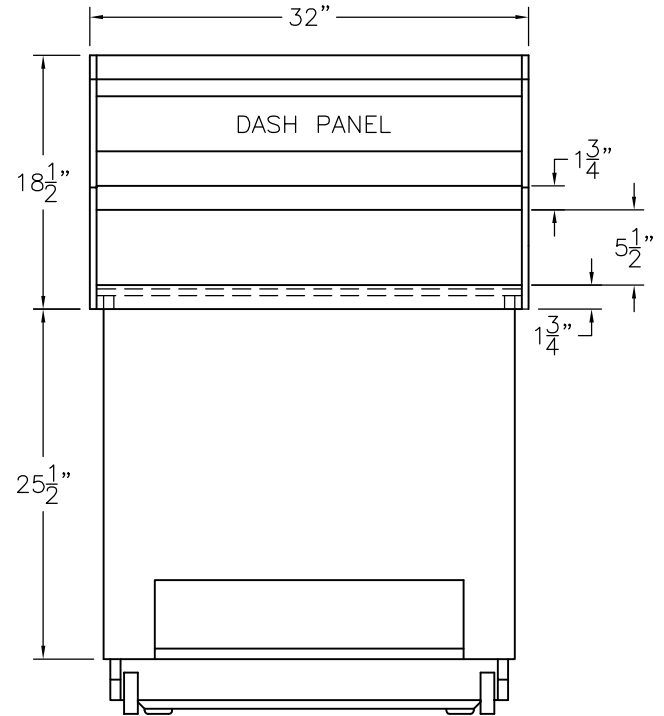

REVISION				
REVISED BY:				
APP'D BY:				

THIS PRINT SUPERSEDES  
ANY PRINT DATED PRIOR TO:  
9-30-02

NO:

TOP VIEW

FRONT VIEW

SIDE VIEW

BACK VIEW

SCALE: 1 = 14	DRAWN BY: K.J.L.	DATE: 9-30-02	APP'D BY:	DATE:
MATERIAL NO: N/A	FINISH: N/A		CAD	
NAME: LECTERN, HAMILTON 32" ADJ.				
DA-LITE SCREEN CO. WARSAW, INDIANA, USA			NO:	