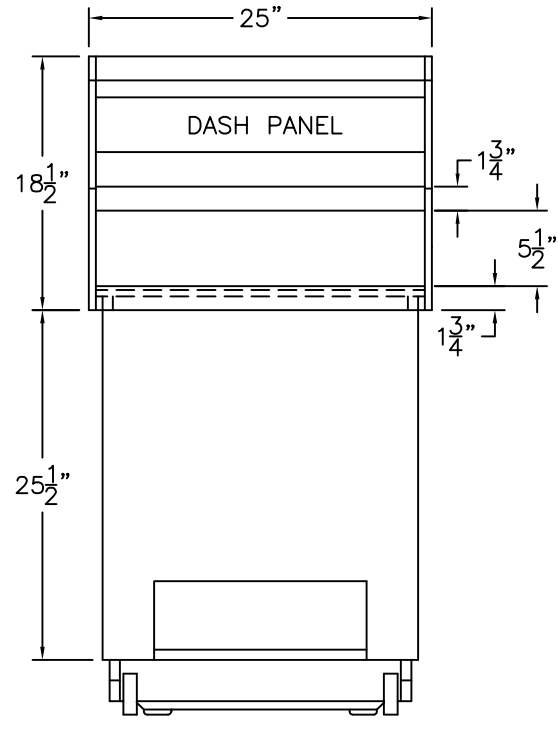

REVISION				
REVISED BY:				
APP'D BY:				

THIS PRINT SUPERSEDES  
ANY PRINT DATED PRIOR TO:  
9-30-02

NO:

TOP VIEW

FRONT VIEW

SIDE VIEW

BACK VIEW

SCALE: 1 = 1/4"	DRAWN BY: K.J.L.	DATE: 9-30-02	APP'D BY:	DATE:
--------------------	---------------------	------------------	-----------	-------