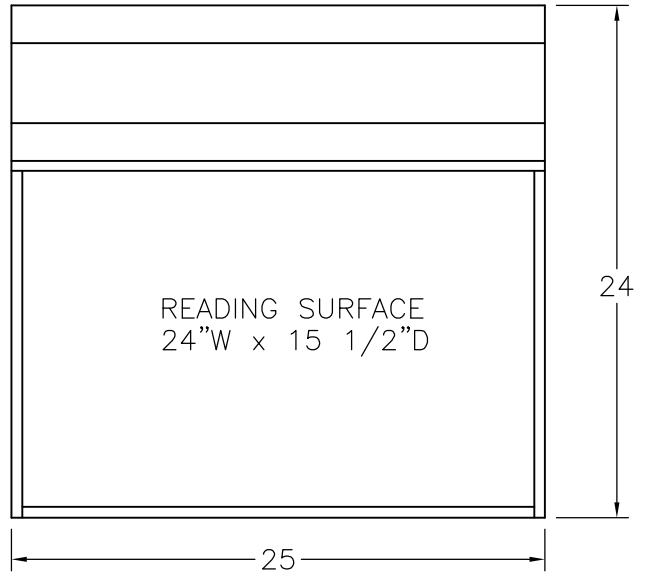

THIS PRINT SUPERSEDES
ANY PRINT DATED PRIOR TO:
10-9-02

NO:

TOP VIEW