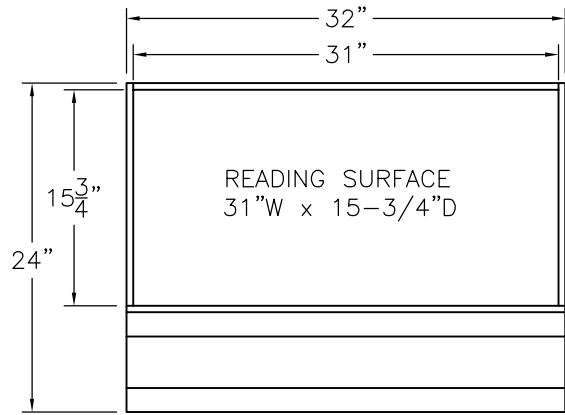

THIS PRINT SUPERSEDES
ANY PRINT DATED PRIOR TO:
9-30-02

NO:

TOP VIEW