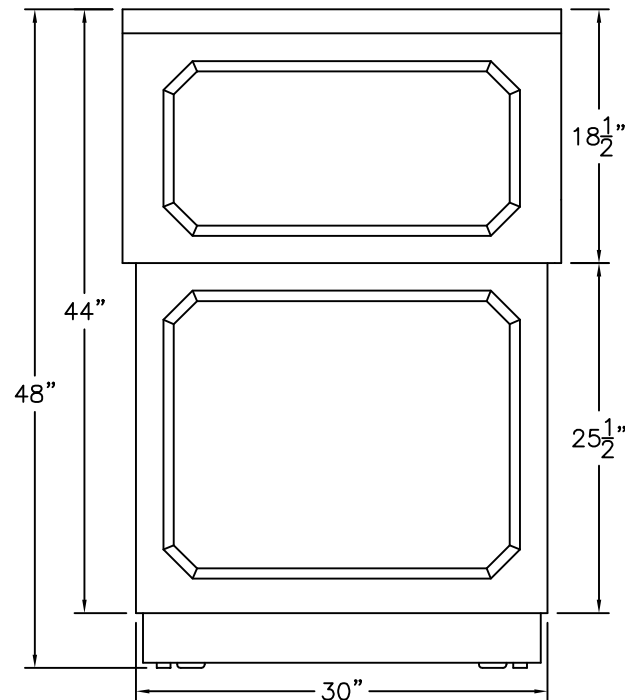

THIS PRINT SUPERSEDES  
ANY PRINT DATED PRIOR TO:  
9-30-02

NO:

TOP VIEW

FRONT VIEW

SIDE VIEW

BACK VIEW

SCALE: 1 = 14	DRAWN BY: K.J.L.	DATE: 9-30-02	APP'D BY:	DATE:
MATERIAL NO: N/A	FINISH: N/A		CAD	
NAME: LECTERN, HAMILTON 32" FLR.				
DA-LITE SCREEN CO. WARSAW, INDIANA, USA			NO:	

REVISION				
REVISED BY:				
APP'D BY:				

THIS PRINT SUPERSEDES  
ANY PRINT DATED PRIOR TO:  
9-30-02

NO:

TOP VIEW

FRONT VIEW

SIDE VIEW

BACK VIEW

SCALE: 1 = 14	DRAWN BY: K.J.L.	DATE: 9-30-02	APP'D BY:	DATE:
MATERIAL NO: N/A	FINISH: N/A		CAD	
NAME: LECTERN, HAMILTON 32" ADJ.				
DA-LITE SCREEN CO. WARSAW, INDIANA, USA			NO:	