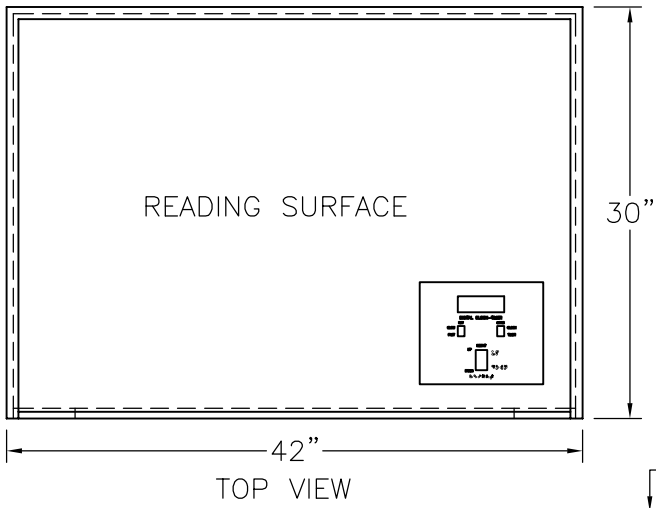

THIS PRINT SUPERSEDES
ANY PRINT DATED PRIOR TO:
9-30-02

NO:

SCALE: 1=14	DRAWN BY: K.J.L.	DATE: 9-30-02	APP'D BY:	DATE:
MATERIAL NO: N/A	FINISH: N/A		CAD	
NAME: ADA LECTERN, 42"W HAMILTON				
DA-LITE SCREEN CO. WARSAW, INDIANA, USA			NO:	

REVISION				
REVISED BY:				
APP'D BY: