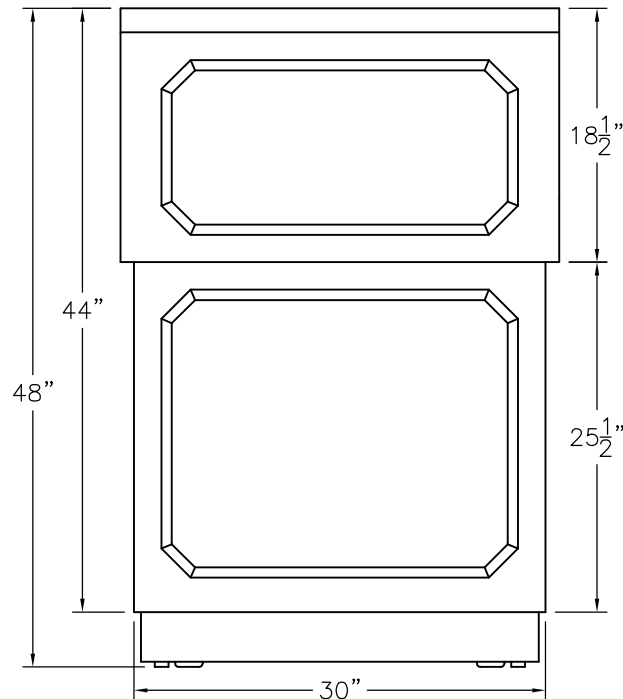

THIS PRINT SUPERSEDES  
ANY PRINT DATED PRIOR TO:  
9-30-02

NO:

TOP VIEW

FRONT VIEW

SIDE VIEW

BACK VIEW

SCALE: 1 = 14	DRAWN BY: K.J.L.	DATE: 9-30-02	APP'D BY:	DATE:
MATERIAL NO: N/A	FINISH: N/A		CAD	
NAME: LECTERN, HAMILTON 32" FLR.				
DA-LITE SCREEN CO. WARSAW, INDIANA, USA			NO:	

REVISION				
REVISED BY:				
APP'D BY:				

THIS PRINT SUPERSEDES  
ANY PRINT DATED PRIOR TO:  
9-30-02

NO:

TOP VIEW

FRONT VIEW

SIDE VIEW

BACK VIEW

SCALE: 1 = 14	DRAWN BY: K.J.L.	DATE: 9-30-02	APP'D BY:	DATE:
MATERIAL NO: N/A	FINISH: N/A		CAD	
NAME: LECTERN, HAMILTON 32" ADJ.				
DA-LITE SCREEN CO. WARSAW, INDIANA, USA			NO:	