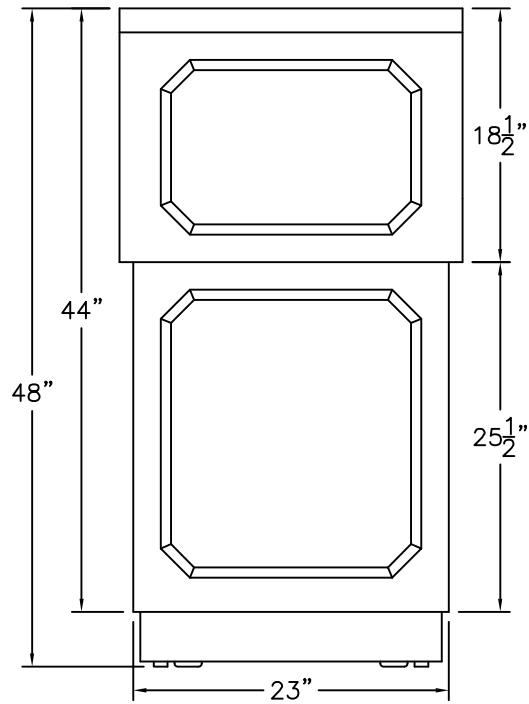

THIS PRINT SUPERSEDES  
ANY PRINT DATED PRIOR TO:  
9-30-02

NO:

TOP VIEW

FRONT VIEW

SIDE VIEW

BACK VIEW

SCALE: 1=14	DRAWN BY: K.J.L.	DATE: 9-30-02	APP'D BY:	DATE:
MATERIAL NO: N/A	FINISH: N/A		CAD	
NAME: LECTERN, HAMILTON 25" FLR.				
DA-LITE SCREEN CO. WARSAW, INDIANA, USA			NO:	

REVISION				
REVISED BY:				
APP'D BY:				

THIS PRINT SUPERSEDES  
ANY PRINT DATED PRIOR TO:  
9-30-02

NO:

TOP VIEW

FRONT VIEW

SIDE VIEW

BACK VIEW

SCALE: 1 = 1/4"	DRAWN BY: K.J.L.	DATE: 9-30-02	APP'D BY:	DATE:
--------------------	---------------------	------------------	-----------	-------

THIS PRINT SUPERSEDES  
ANY PRINT DATED PRIOR TO:  
9-30-02

NO:

TOP VIEW

FRONT VIEW

SIDE VIEW

BACK VIEW

SCALE: 1 = 14	DRAWN BY: K.J.L.	DATE: 9-30-02	APP'D BY:	DATE:
MATERIAL NO: N/A	FINISH: N/A		CAD	
NAME: LECTERN, HAMILTON 32" FLR.				
DA-LITE SCREEN CO. WARSAW, INDIANA, USA			NO:	

REVISION				
REVISED BY:				
APP'D BY:				

THIS PRINT SUPERSEDES  
ANY PRINT DATED PRIOR TO:  
9-30-02

NO:

TOP VIEW

FRONT VIEW

SIDE VIEW

BACK VIEW

SCALE: 1 = 14	DRAWN BY: K.J.L.	DATE: 9-30-02	APP'D BY:	DATE:
MATERIAL NO: N/A	FINISH: N/A		CAD	
NAME: LECTERN, HAMILTON 32" ADJ.				
DA-LITE SCREEN CO. WARSAW, INDIANA, USA			NO:	