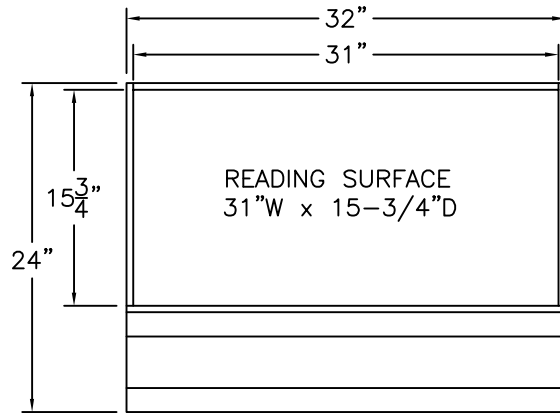

THIS PRINT SUPERSEDES
ANY PRINT DATED PRIOR TO:
9-30-02

NO:

TOP VIEW