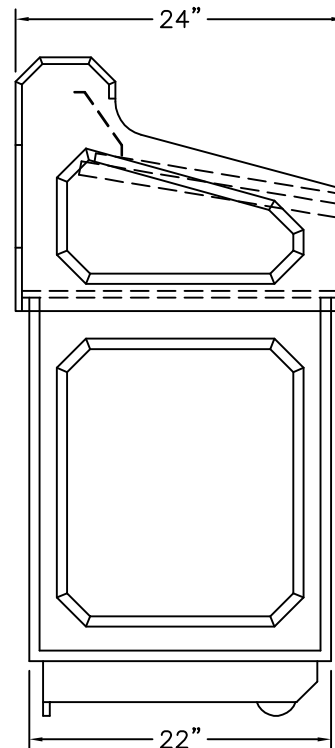

REVISION				
REVISED BY:				
APP'D BY:				

THIS PRINT SUPERSEDES  
ANY PRINT DATED PRIOR TO:  
9-30-02

NO:

TOP VIEW

FRONT VIEW

SIDE VIEW

BACK VIEW

SCALE: 1 = 1/4"	DRAWN BY: K.J.L.	DATE: 9-30-02	APP'D BY:	DATE:
--------------------	---------------------	------------------	-----------	-------

THIS PRINT SUPERSEDES  
ANY PRINT DATED PRIOR TO:  
9-30-02

NO:

TOP VIEW

FRONT VIEW

SIDE VIEW

BACK VIEW

SCALE: 1 = 14	DRAWN BY: K.J.L.	DATE: 9-30-02	APP'D BY:	DATE:
MATERIAL NO: N/A	FINISH: N/A		CAD	
NAME: LECTERN, HAMILTON 32" FLR.				
DA-LITE SCREEN CO. WARSAW, INDIANA, USA			NO:	

REVISION				
REVISED BY:				
APP'D BY:				

THIS PRINT SUPERSEDES  
ANY PRINT DATED PRIOR TO:  
9-30-02

NO:

TOP VIEW

FRONT VIEW

SIDE VIEW

BACK VIEW

SCALE: 1 = 14	DRAWN BY: K.J.L.	DATE: 9-30-02	APP'D BY:	DATE:
MATERIAL NO: N/A	FINISH: N/A		CAD	
NAME: LECTERN, HAMILTON 32" ADJ.				
DA-LITE SCREEN CO. WARSAW, INDIANA, USA			NO:	