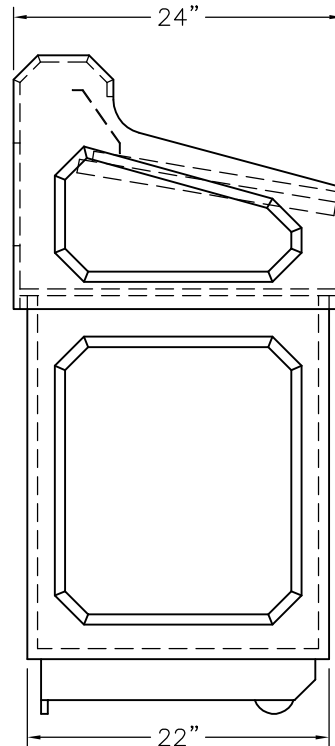

THIS PRINT SUPERSEDES  
ANY PRINT DATED PRIOR TO:  
9-30-02

NO:

TOP VIEW

FRONT VIEW

SIDE VIEW

BACK VIEW

SCALE: 1=14	DRAWN BY: K.J.L.	DATE: 9-30-02	APP'D BY:	DATE:
MATERIAL NO: N/A	FINISH: N/A		CAD	
NAME: LECTERN, HAMILTON 25" FLR.				
DA-LITE SCREEN CO. WARSAW, INDIANA, USA			NO:	

REVISION				
REVISED BY:				
APP'D BY:				

THIS PRINT SUPERSEDES  
ANY PRINT DATED PRIOR TO:  
9-30-02

NO:

TOP VIEW

FRONT VIEW

SIDE VIEW

BACK VIEW

SCALE: 1 = 1/4"	DRAWN BY: K.J.L.	DATE: 9-30-02	APP'D BY:	DATE:
--------------------	---------------------	------------------	-----------	-------

THIS PRINT SUPERSEDES  
ANY PRINT DATED PRIOR TO:  
9-30-02

NO:

TOP VIEW

FRONT VIEW

SIDE VIEW

BACK VIEW

SCALE: 1 = 14	DRAWN BY: K.J.L.	DATE: 9-30-02	APP'D BY:	DATE:
MATERIAL NO: N/A	FINISH: N/A		CAD	
NAME: LECTERN, HAMILTON 32" FLR.				
DA-LITE SCREEN CO. WARSAW, INDIANA, USA			NO:	

REVISION				
REVISED BY:				
APP'D BY:				

THIS PRINT SUPERSEDES  
ANY PRINT DATED PRIOR TO:  
9-30-02

NO:

TOP VIEW

FRONT VIEW

SIDE VIEW

BACK VIEW

SCALE: 1 = 14	DRAWN BY: K.J.L.	DATE: 9-30-02	APP'D BY:	DATE:
MATERIAL NO: N/A	FINISH: N/A		CAD	
NAME: LECTERN, HAMILTON 32" ADJ.				
DA-LITE SCREEN CO. WARSAW, INDIANA, USA			NO:	