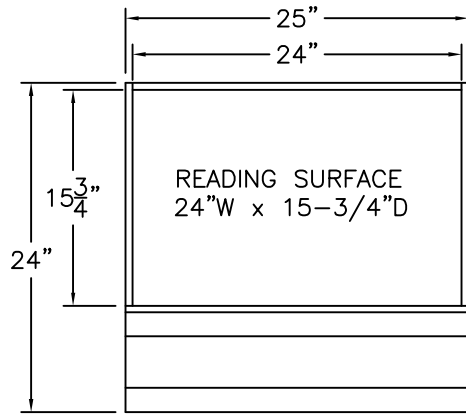

THIS PRINT SUPERSEDES  
ANY PRINT DATED PRIOR TO:  
9-30-02

NO:

TOP VIEW

FRONT VIEW

SIDE VIEW

BACK VIEW

SCALE: 1=14	DRAWN BY: K.J.L.	DATE: 9-30-02	APP'D BY:	DATE:
MATERIAL NO: N/A	FINISH: N/A		CAD	
NAME: LECTERN, HAMILTON 25" FLR.				
DA-LITE SCREEN CO. WARSAW, INDIANA, USA			NO:	

REVISION				
REVISED BY:				
APP'D BY:				

THIS PRINT SUPERSEDES  
ANY PRINT DATED PRIOR TO:  
9-30-02

NO:

TOP VIEW

FRONT VIEW

SIDE VIEW

BACK VIEW

SCALE: 1 = 1/4"	DRAWN BY: K.J.L.	DATE: 9-30-02	APP'D BY:	DATE:
--------------------	---------------------	------------------	-----------	-------

THIS PRINT SUPERSEDES  
ANY PRINT DATED PRIOR TO:  
9-30-02

NO:

TOP VIEW

FRONT VIEW

SIDE VIEW

BACK VIEW

SCALE: 1 = 14	DRAWN BY: K.J.L.	DATE: 9-30-02	APP'D BY:	DATE:
MATERIAL NO: N/A	FINISH: N/A		CAD	
NAME: LECTERN, HAMILTON 32" FLR.				
DA-LITE SCREEN CO. WARSAW, INDIANA, USA			NO:	

REVISION				
REVISED BY:				
APP'D BY:				

THIS PRINT SUPERSEDES  
ANY PRINT DATED PRIOR TO:  
9-30-02

NO:

TOP VIEW

FRONT VIEW

SIDE VIEW

BACK VIEW

SCALE: 1 = 14	DRAWN BY: K.J.L.	DATE: 9-30-02	APP'D BY:	DATE:
MATERIAL NO: N/A	FINISH: N/A		CAD	
NAME: LECTERN, HAMILTON 32" ADJ.				
DA-LITE SCREEN CO. WARSAW, INDIANA, USA			NO:	