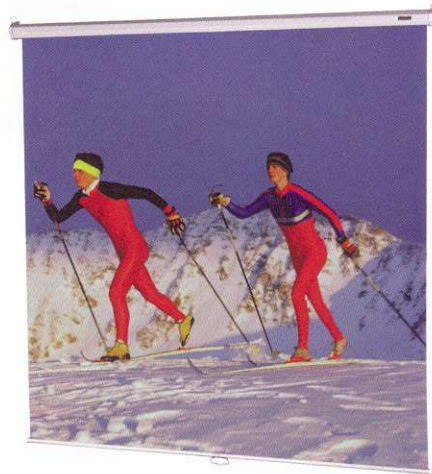

CLASS-RITE®

The Classroom Screen

- Ideal for classrooms, mounted on the wall or suspended from the ceiling.
- Built tough with a baked enamel finish, steel case and heavy duty plastic end caps with nylon bearings to support the roller. Suited for the demands of rugged daily use.
- Features a durable Matte White surface making it the ideal choice for any projection application.
- Pull cord included on all sizes.

CLASS-MATE®

The Caseless Wall Screen

- A caseless screen with durable steel backboard that can be mounted to the wall or any map rail to create a practical classroom tool.
- Wall mounting hanger included for flush wall installation.
- Features a versatile Matte White surface that distributes projected light evenly over a wide viewing area.