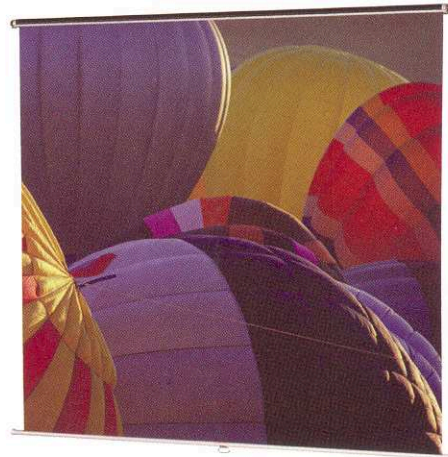

CLASS-RITE®

The Classroom Screen

- Ideal for classrooms, mounted on the wall or suspended from the ceiling.
- Built tough with a baked enamel finish, steel case and heavy duty plastic end caps with nylon bearings to support the roller. Suited for the demands of rugged daily use.
- Features a durable Matte White surface making it the ideal choice for any projection application.
- Pull cord included on all sizes.

Matte White fabric is seamless in all sizes.

SQUARE FORMAT

Size H x W in. cm.		Overall Length of Case in. cm.		Matte White
50" x 50"	127 x 127	53-3/8"	136	✓
60" x 60"	152 x 152	63-3/8"	161	✓
70" x 70"	178 x 178	73-3/8"	186	✓

CLASS-MATE®

The Caseless Wall Screen

- A caseless screen with durable steel backboard that can be mounted to the wall or any map rail to create a practical classroom tool.
- Wall mounting hanger included for flush wall installation.
- Features a versatile Matte White surface that distributes projected light evenly over a wide viewing area.

Matte White fabric is seamless in all sizes.

SQUARE FORMAT

Size H x W in. cm.		Overall Length of Rail in. cm.		Matte White
50" x 50"	127 x 127	54"	137	✓
60" x 60"	152 x 152	64"	163	✓
70" x 70"	178 x 178	74"	188	✓
84" x 84"	213 x 213	88"	224	✓