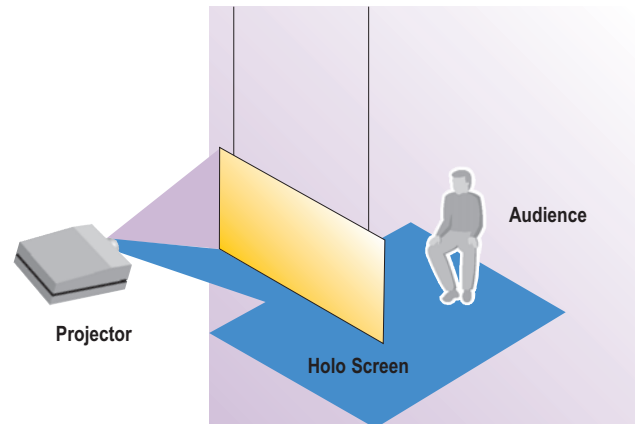

HOLO SCREEN

Holo Screen

- Specifically designed for use in high ambient light and point-of-sale applications.
- Single piece acrylic rear projection screen with a transparent blue tint.
- The viewer can see a crisp image and see through the screen at the same time.
- Recommended for use with a projection angle of 18-35°.
- Designed for use with any single lens projector.
- Suitable for outdoor applications.
- Includes top and bottom U-channel frame for mounting.
- Available in sizes from 22" x 33¹/₄" to 66" x 101".
- On axis gain of 4.0 and a 28° viewing half angle.

VIDEO FORMAT

Viewing Area H x W		Framed Dimensions	
in.	cm.	in.	cm.
22" x 33 ¹ / ₄ "	56 x 86	23 ¹ / ₂ " x 33 ¹ / ₄ "	60 x 86
26 ³ / ₄ " x 42 ¹ / ₂ "	68 x 108	29 ¹ / ₂ " x 42 ¹ / ₂ "	75 x 108
33" x 50 ¹ / ₂ "	84 x 128	36" x 50 ¹ / ₂ "	91 x 128
40" x 60"	102 x 152	43" x 60"	109 x 152
47 ¹ / ₄ " x 69 ³ / ₄ "	120 x 177	50 ¹ / ₄ " x 69 ³ / ₄ "	128 x 177
51" x 74 ¹ / ₂ "	130 x 189	54" x 74 ¹ / ₂ "	137 x 189
55" x 84 ¹ / ₄ "	140 x 214	58" x 84 ¹ / ₄ "	147 x 214
60 ¹ / ₂ " x 92 ³ / ₄ "	154 x 236	63 ¹ / ₂ " x 92 ³ / ₄ "	160 x 236
66" x 101"	168 x 257	69" x 101"	175 x 257