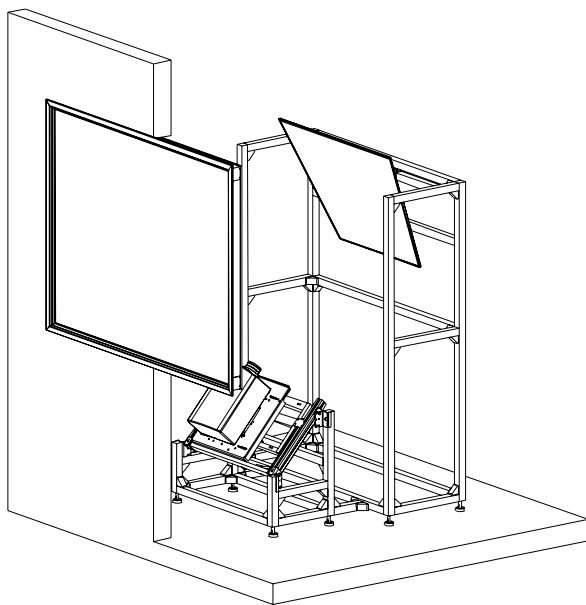

THRU-THE-WALL SYSTEM (TTW)

The Thru-The-Wall system is a rear projection package that comes complete with a factory framed rear projection screen of your choice and a Rear Projection Module (RPM).

Perfect Image mirror adjustment system is standard.

The Perfect Image mirror adjustment system allows for precise image adjustment to correct barrel distortion and pin cushioning.

VIDEO FORMAT

Viewing Area H x W		Nominal Diagonal		Da-Plex	Da-Glas	Polacoat® Ultra	Da-View	Data Pro
in.	cm.	in.	cm.					
40 1/2" x 53 3/4"	102 x 137	67"	170	x	x	x	x	x
43 1/4" x 57 1/4"	110 x 147	72"	183	x	x	x	x	x
50 1/2" x 67 1/4"	128 x 171	84"	213	x	x	x	x	x
57 1/2" x 77"	147 x 196	96"	244	x	x	x	x	x
60" x 80"	152 x 203	100"	254	x	x	x	x	x
72" x 96"	183 x 244	120"	305	x	x	x	x	x
81" x 108"	206 x 274	135"	343	x	x			
90" x 120"	229 x 305	150"	381	x	x			

HDTV FORMAT

Viewing Area H x W		Nominal Diagonal		Da-Plex	Da-Glas	Polacoat® Ultra	Da-View	Data Pro
in.	cm.	in.	cm.					
40 1/2" x 72"	103 x 183	82"	208	x	x	x	x	x
45" x 80"	114 x 203	92"	234	x	x	x	x	x
52" x 92"	137 x 244	106"	269	x	x	x	x	x
58" x 104"	147 x 264	119"	302	x	x		x	x
65" x 116"	165 x 295	133"	338	x	x			
78" x 139"	198 x 353	159"	404	x	x			

Note: The Thru-The-Wall System includes a black self-trimming frame and one first surface glass mirror up to 58" x 72". Custom quotation is required for larger sizes. Additional charge for Double Mirror System.